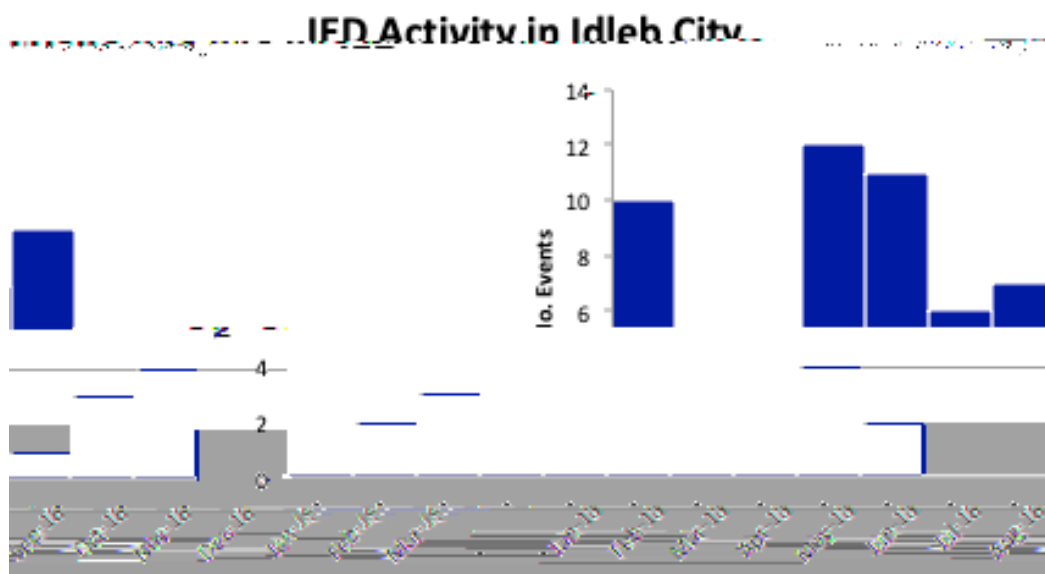

WEEKLY CONFLICT SUMMARY | 18 – 24 MARCH 2019

WHOLE OF SYRIA SUMMARY

- NORTHWEST |

NORTHWEST SYRIA

SOUTH AND CENTRAL SYRIA

NORTHEAST |