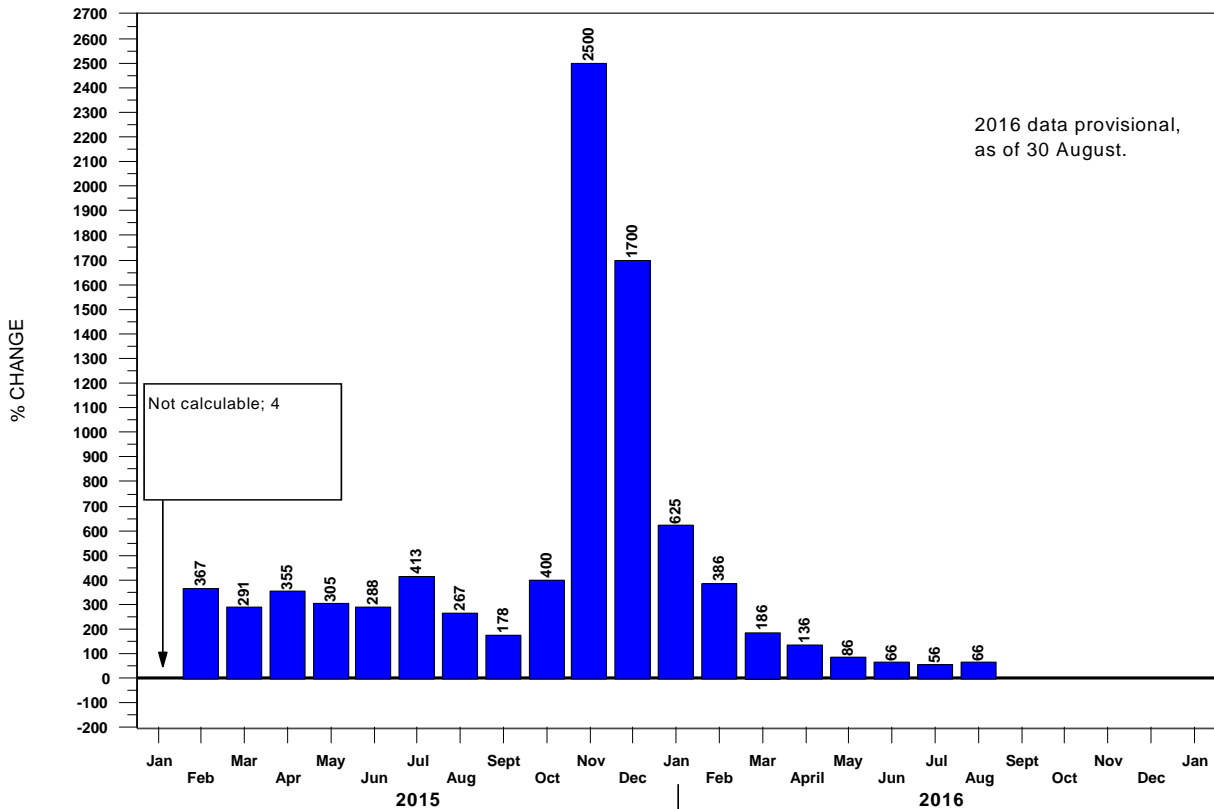

Fcvq<"Ugrv g o dgt"36."4238"

Htq o <" Y J Q"Eqmcdqtcvkpi "Egpgvt"hqt"
Tgugcte.j."Vtckpkpi "cpf"Gtc fkecvkqp"qh" Ftcewpewnkcuku."EFE"

Uwdlgev<" I WKPGC" Y QTO" Y TCR/WR"%465"

Vq<"C f f tguuggu"

Detect and Contain Every Guinea Worm Infection Immediately!!!

V j g"tcvg"qh" kpetgcug"kp" fqi u" kphgevgf" ykvj" I wkpgc" yqt ou"kp" E j c f" c r r g c t u"vq" h k p c m n { " d g"
fgenkpkpi "*Hkiwtg"3+"kp"tgurqpug"vq"ghhqtvu"vq" rtgxgpv"pgy" kphgevkqpu"qh" fqi u"*dwt { " hku j"
gpvtcknu+."eqpvckp" kphgevgf" fqi u"*vgvjgkpi+."cpf" gpeqwtc ig" tgrqtvkpi"qh" fqi" kphgevkqpu"
*ecuj" tgyctf+" vjcv" dgicp" kp" Qevqdg" 4235." Hgdtwct { " 4236." cpf" Hgdtwct { Rgtegpv" E j c p i g"kp" F q i
C i c k p u" U c o g"